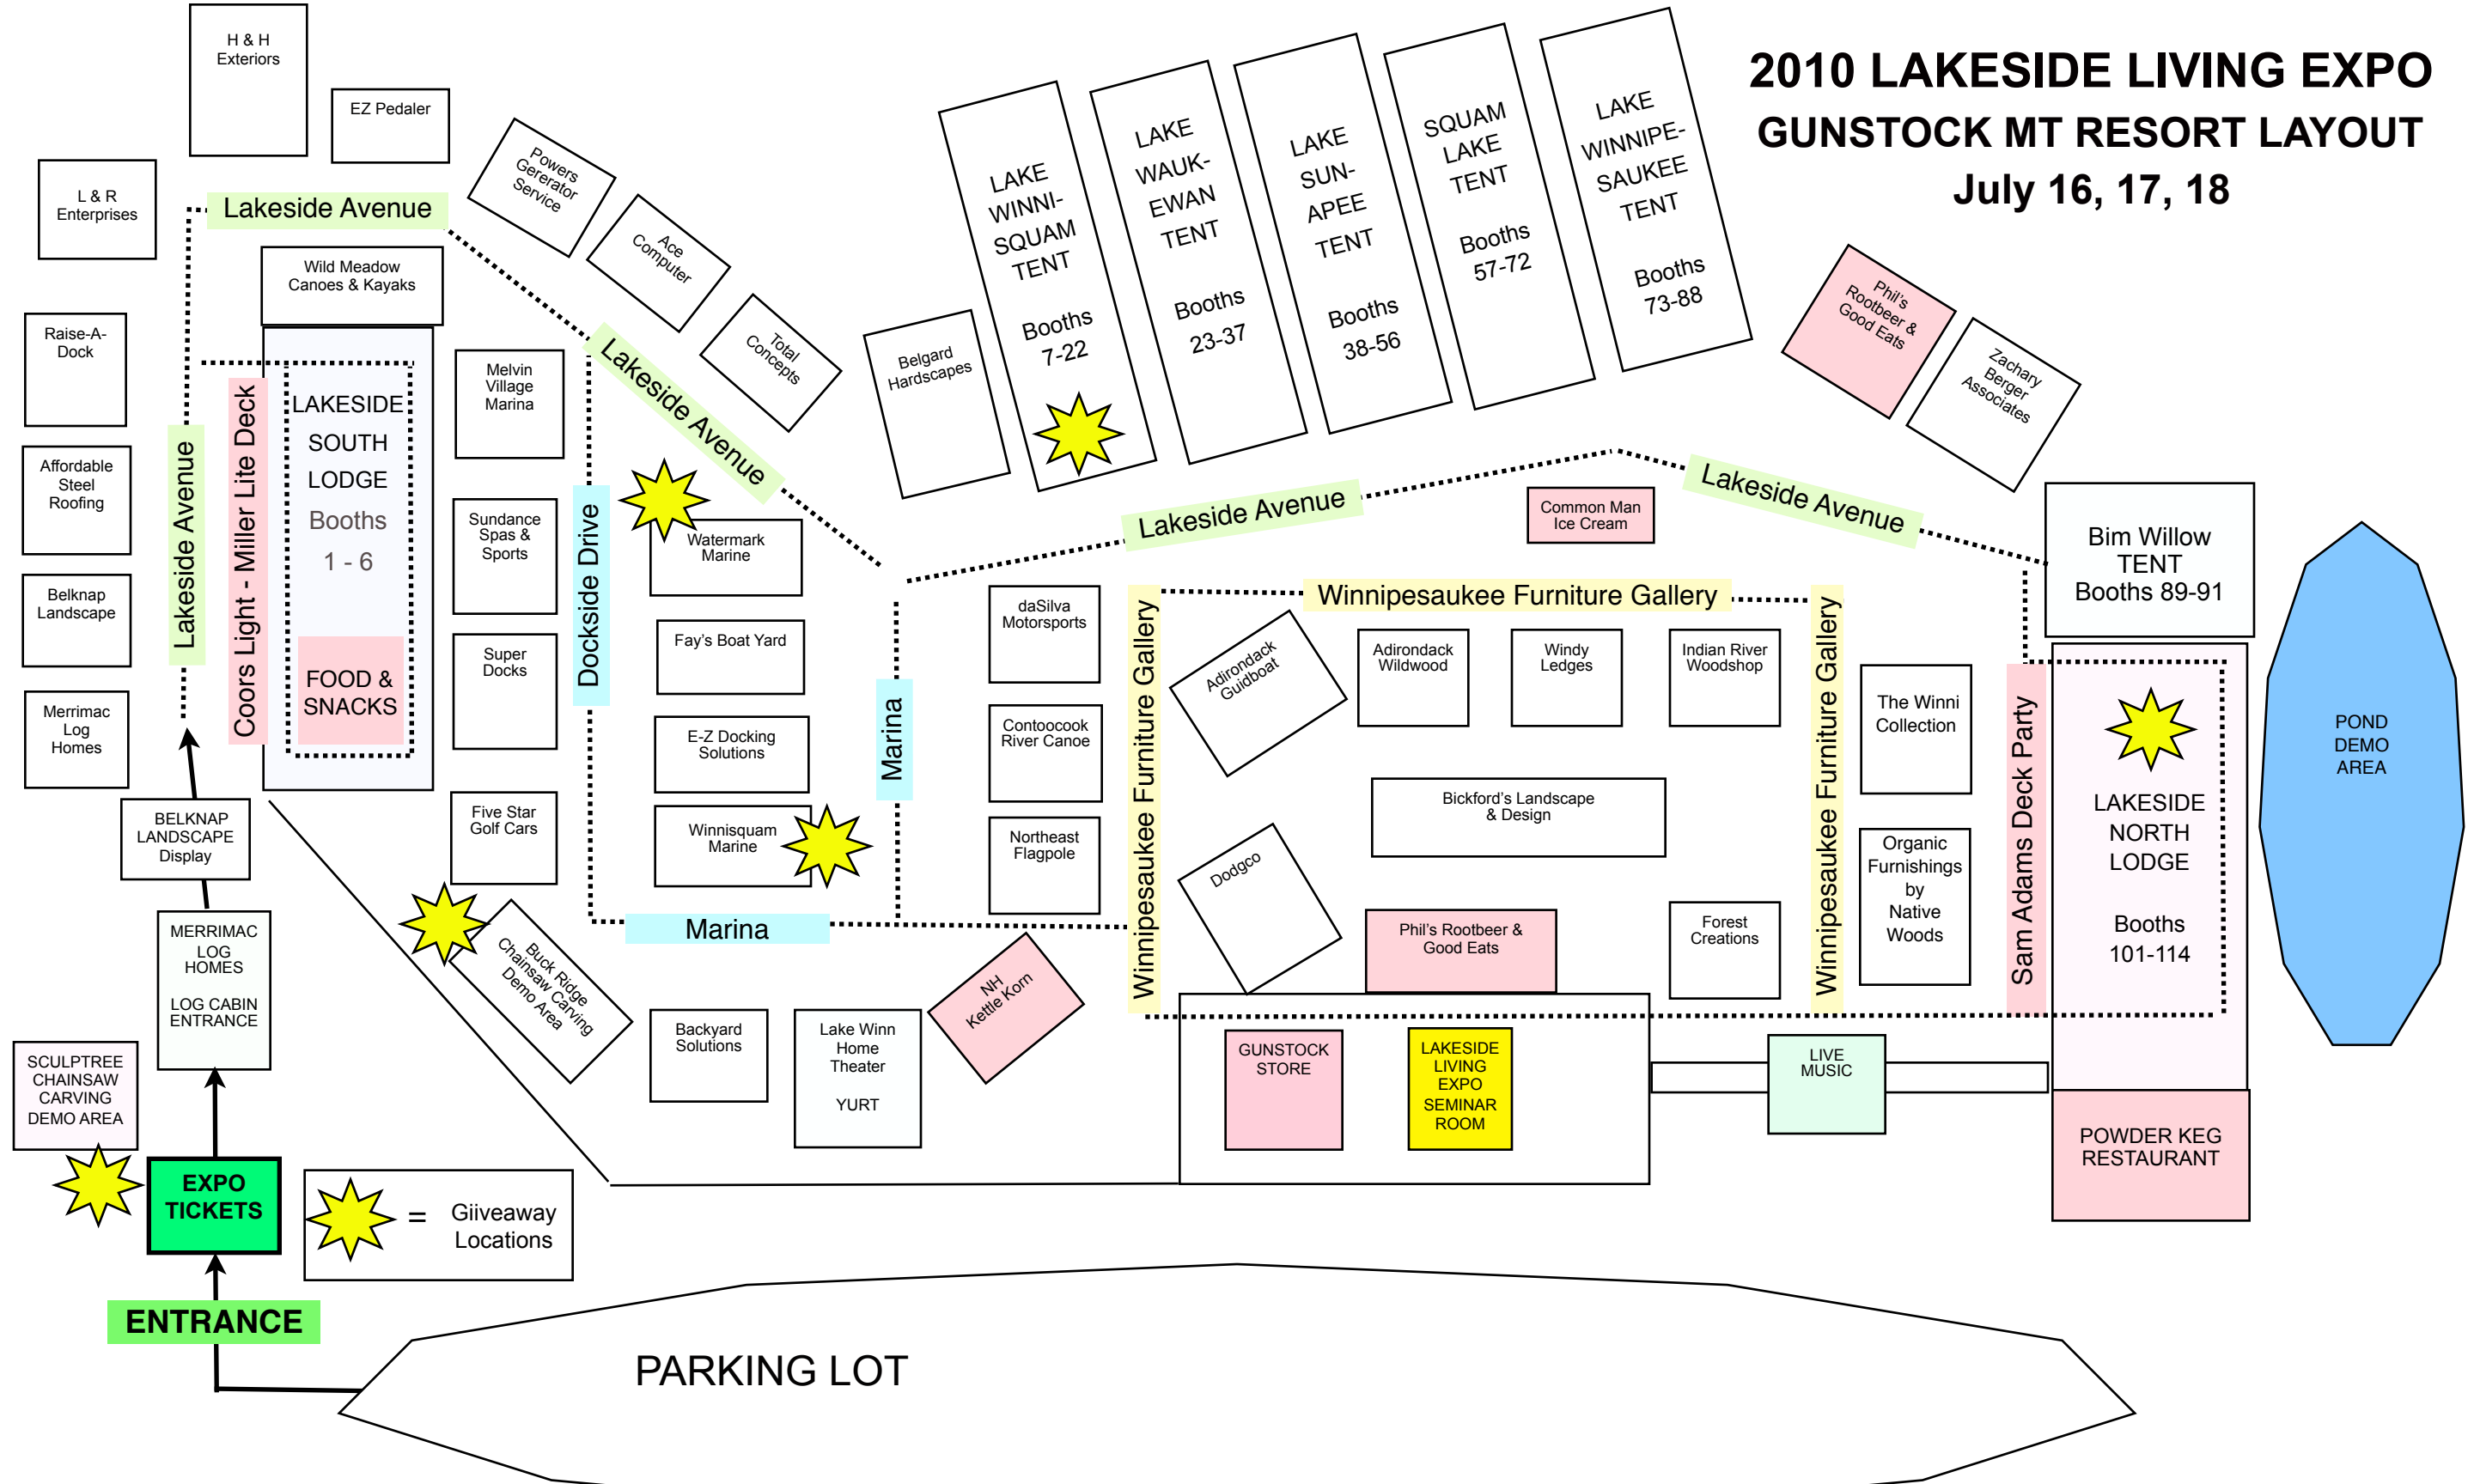

# 2010 LAKESIDE LIVING EXPO GUNSTOCK MT RESORT LAYOUT

July 16, 17, 18

L & R Enterprises

H & H Exteriors

EZ Pedaler

Raise-A-Dock

Affordable Steel Roofing

Belknap Landscape

Merrimac Log Homes

BELKNAP LANDSCAPE Display

MERRIMAC LOG HOMES LOG CABIN ENTRANCE

SCULPTREE CHAINSAW CARVING DEMO AREA

**EXPO TICKETS**

**ENTRANCE**

= Giveaway Locations

PARKING LOT

Lakeside Avenue

Lakeside Avenue

Lakeside Avenue

Lakeside Avenue

Lakeside Avenue

Docks Drive

Marina

Marina

Winnepesaukee Furniture Gallery

Winnepesaukee Furniture Gallery

Winnepesaukee Furniture Gallery

Sam Adams Deck Party

LAKESIDE SOUTH LODGE Booths 1-6  
**FOOD & SNACKS**

Melvin Village Marina

Sundance Spas & Sports